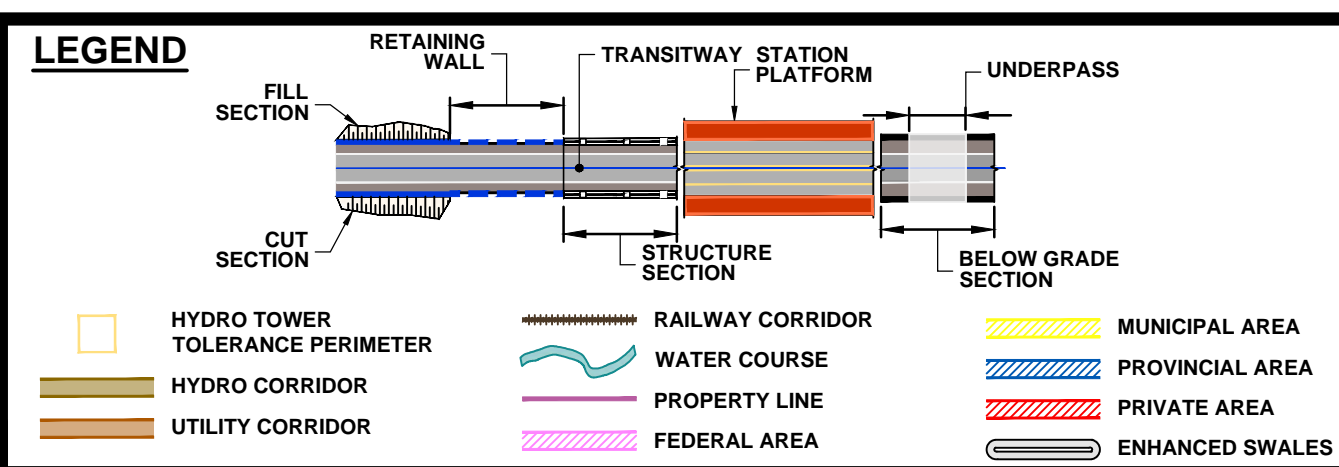

DRAWING NAME: J:\TOR\16294-ON-MTO 407 TRANSITWAY WC TO BRANTTTS General\03 - Drawings\8 - Property\Plates\407 TW4-Plate 25.dwg  
CREATED: May 11, 2020 4:28pm  
MODIFIED:

**407 TRANSITWAY**  
WEST OF BRANT STREET TO WEST OF HURONTARIO STREET  
G.W.P. 16-20003, CA 2016-E-0038  
PROPERTY PLAN  
STA. 27+140 TO STA. 27+740

PLATE  
**25**  
DATE  
11/20/2019