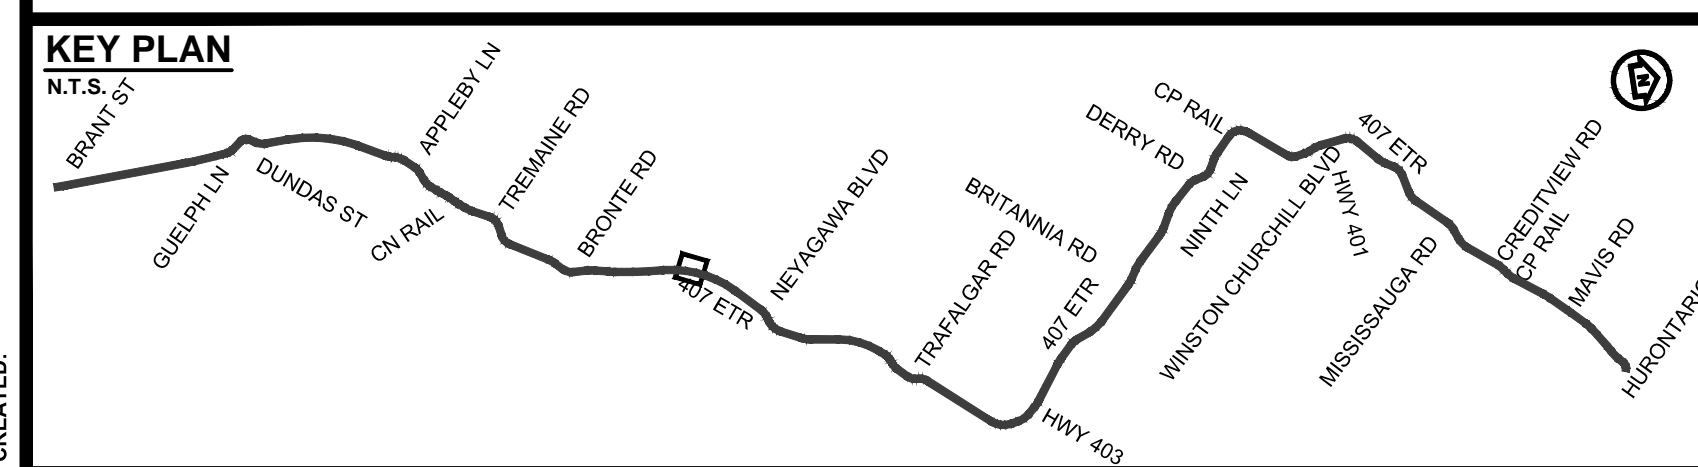

DRAWING NAME: J:\TOR\16294-ON-MTO 407 TRANSITWAY WC TO BRANTTTS General\03 - Drawings\8 - Property\Plates\407 TW4-Plate 25.dwg  
CREATED: May 11, 2020 4:28pm  
MODIFIED:

**407 TRANSITWAY**  
WEST OF BRANT STREET TO WEST OF HURONTARIO STREET  
G.W.P. 16-20003, CA 2016-E-0038  
PROPERTY PLAN  
STA. 27+140 TO STA. 27+740

PLATE  
**25**  
DATE  
11/20/2019